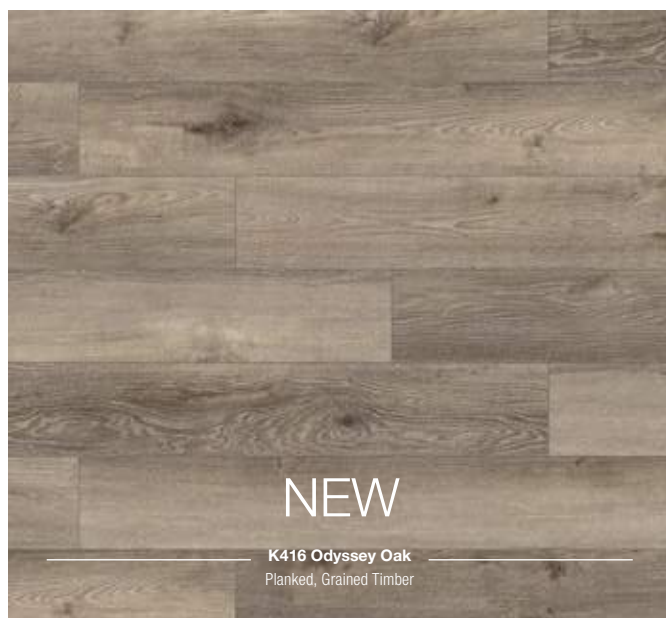

SUPREME

K398 Rocky Road Pine

High resistance and fantastic look.

1285 x 192 x 10 mm

- Durable and hard wearing
- Microscratch Protect surface
- Bevelled edges on all four sides of the panel
- A.B.C. Anti Bacterial Coating
- 1clic 2go pure: Clickable short and long edges

30 years guarantee	↑ 10 mm HDF	abrasion class *** AC5	real groove 4	microscratch protect	eco-friendly naturally wood	anti bacterial coating + A.B.C.	1clic 2go pure	23	33	Suitable for heavy domestic and intensive commercial use
--------------------------	-------------	--	------------------	-------------------------	-----------------------------------	---	----------------	----	----	--

K406 Eurus Oak