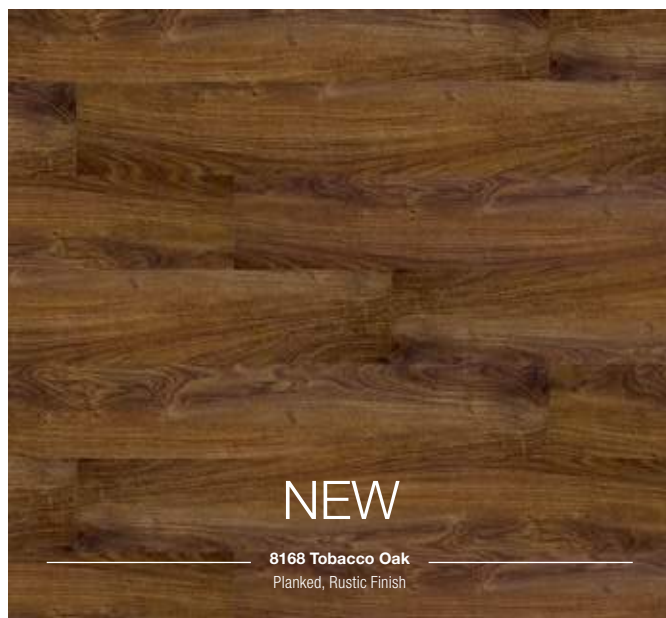

SUPREME

K398 Rocky Road Pine

High resistance and fantastic look.

1285 x 192 x 10 mm

- Durable and hard wearing
- Microscratch Protect surface
- Bevelled edges on all four sides of the panel
- A.B.C. Anti Bacterial Coating
- 1clic 2go pure: Clickable short and long edges

30 years guarantee	↑ 10 mm HDF	abrasion class *** AC5	real groove 4	microscratch protect	eco-friendly naturally wood	anti bacterial coating + A.B.C.	1clic 2go pure	23	33	Suitable for heavy domestic and intensive commercial use
--------------------------	-------------	--	------------------	-------------------------	-----------------------------------	---	----------------	----	----	--