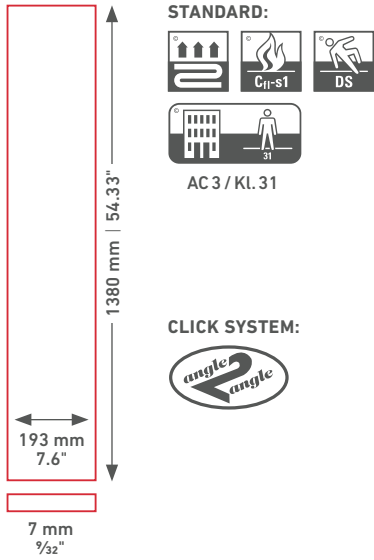

SWISS PRESTIGE

8615 WD
White Oak

8617 WD
Rustic Oak

8618 WD
Classic Oak

8652 WD
Laurentina Oak