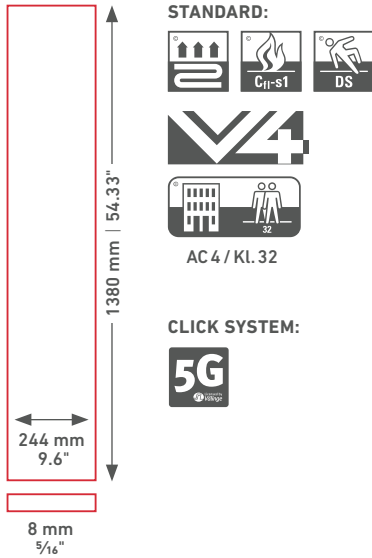

SWISS NOBLESSE V4 WIDE

D4415 NM
Craft Eiche Vanilla
Craft Oak Vanilla
Chêne Craft Vanilla
Rovere Craft Vanilla
Roble Craft Vanilla
Carvalho Craft Vanilla