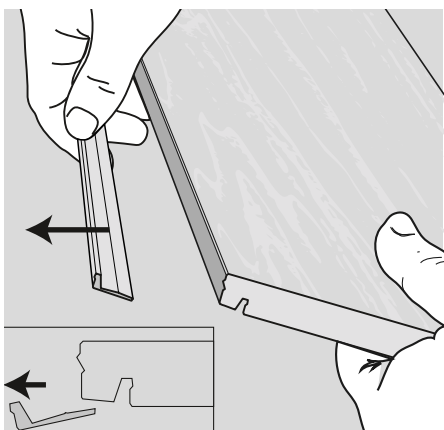

FLOOR
DREAMS

5541 Bedrock Oak

Extra-tough floors in high quality.

1285 x 192 x 12 mm

- Durable and hard wearing
- Bevelled edges on all four sides of the panel
- Microscratch Protect surface
- A.B.C. Anti Bacterial Coating
- 1clic 2go pure: Clickable short and long edges

K375 Tomahawk Oak

Your floor. Your way.

Easy installation, even in hard to reach places like corners, doors and under radiators.

K285 [X-WAY]

Innovation in 2 formats, combinable in any way.
Newly developed 360 degree-installation profile.
Stable, glued locking system.