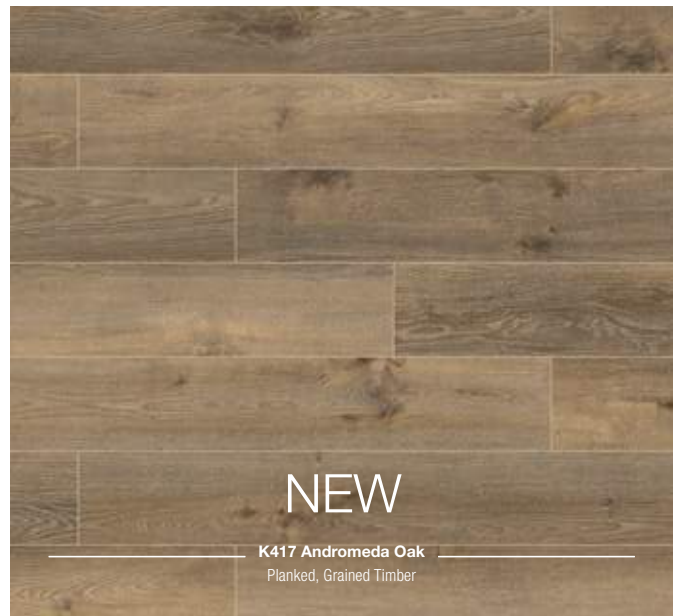

Striking floorboard aesthetics.

1285 x 192 x 8 mm

- Four sided V-groove
- Bevelled edges
- A.B.C. Anti Bacterial Coating
- 1clic 2go pure: Clickable short and long edges

20 years guarantee	↓ 8 mm HDF	abrasion class *** AC4	real groove	eco-friendly naturally wood	anti bacterial coating + A.B.C.	1clic 2go pure	23	32	Suitable for heavy domestic and medium commercial use
--------------------	------------	------------------------	-------------	-----------------------------	---------------------------------	----------------	----	----	---

5946 Rockford Oak
Planked, Nature Line

5966 Khaki Oak
Planked, Nature Line

NEW

K420 Petros Oak
Planked, Grained Timber

K420 Petros Oak

K275 Huntsman Oak
Planked, Grained Timber

K408 Outback Pine

Healthy living – certified.