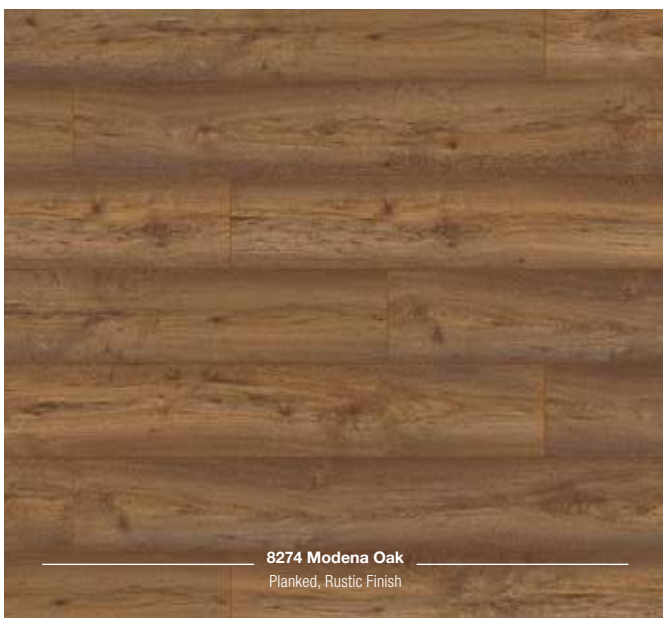

Striking floorboard aesthetics.

1285 x 192 x 8 mm

- Four sided V-groove
- Bevelled edges
- A.B.C. Anti Bacterial Coating
- 1clic 2go pure: Clickable short and long edges

20 years guarantee	↓ 8 mm HDF	abrasion class *** AC4	real groove	eco-friendly naturally wood	anti bacterial coating + A.B.C.	1clic 2go pure	23	32	Suitable for heavy domestic and medium commercial use
--------------------	------------	------------------------	-------------	-----------------------------	---------------------------------	----------------	----	----	---

5946 Rockford Oak
Planked, Nature Line

5966 Khaki Oak
Planked, Nature Line

NEW

K420 Petros Oak
Planked, Grained Timber

K420 Petros Oak

K275 Huntsman Oak
Planked, Grained Timber

K408 Outback Pine

Healthy living – certified.